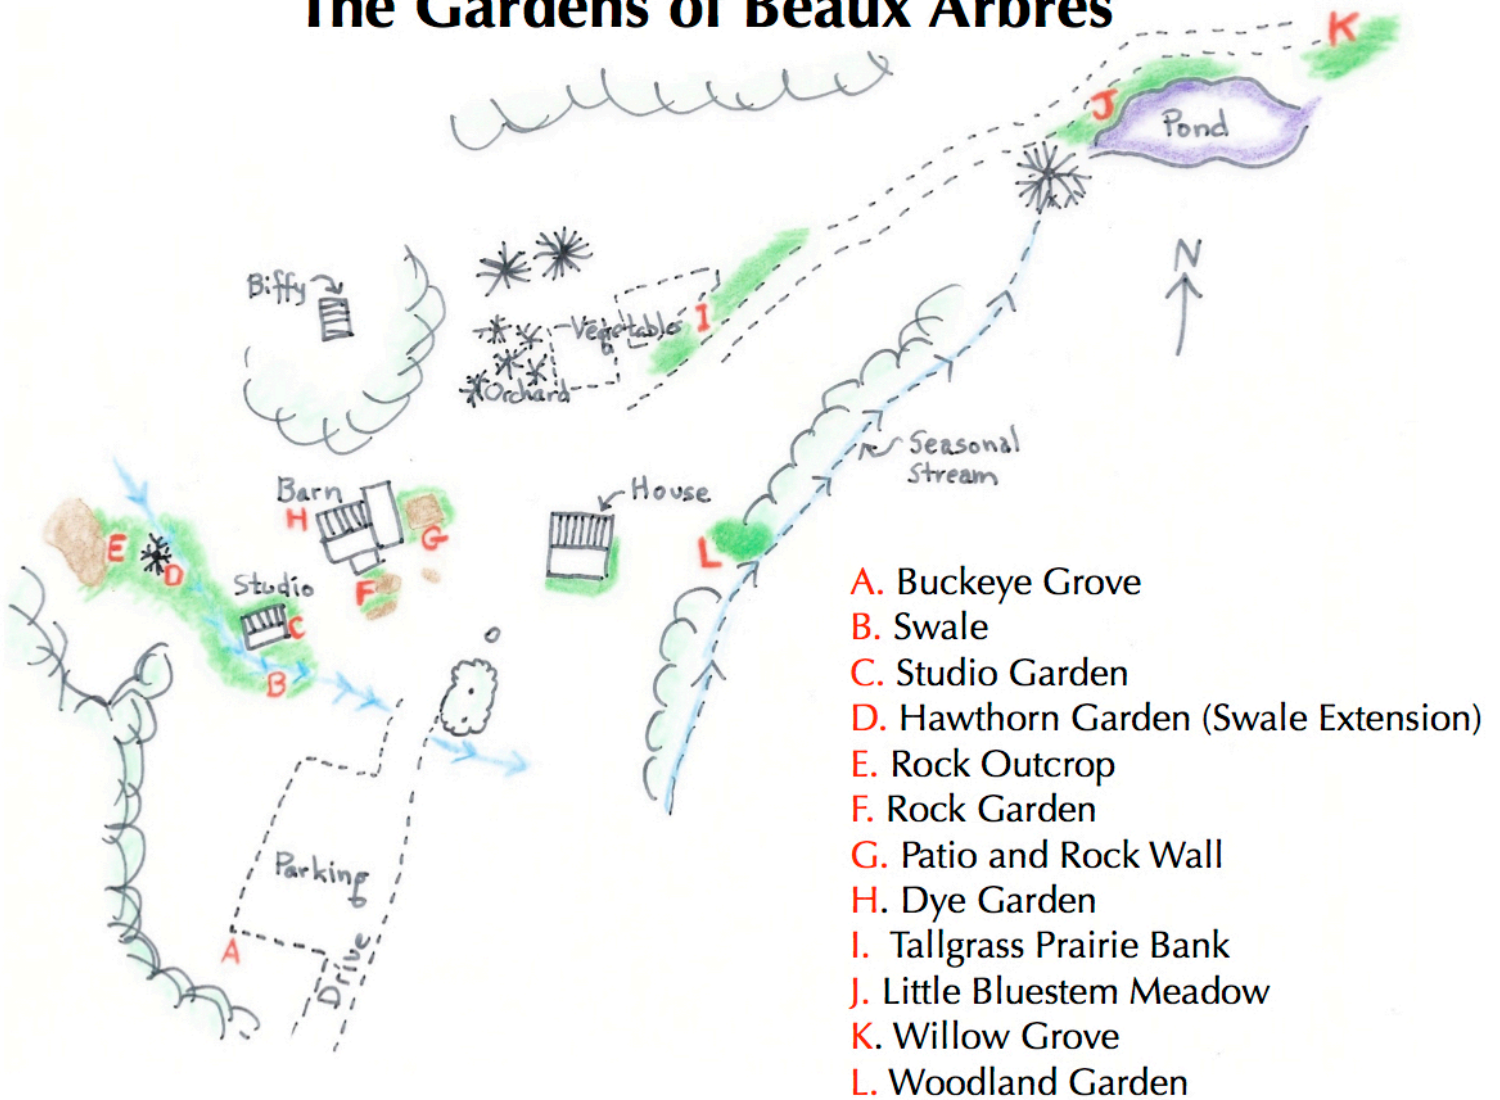

The Gardens of Beaux Arbres

Beaux Arbres Native Plants

29 Ragged Chute Road
Bristol, Quebec J0X 1G0
4.5 km north of Highway 148
about an hour north-west of Ottawa

Open most Saturday and Sunday afternoons in the growing season. Other hours by chance or appointment. Please call to confirm: 819 647-2404.

Open Garden Day, 2017

Sunday, June 11th, 11am - 4pm

Tour our native plant demonstration gardens. *Bring a friend!*